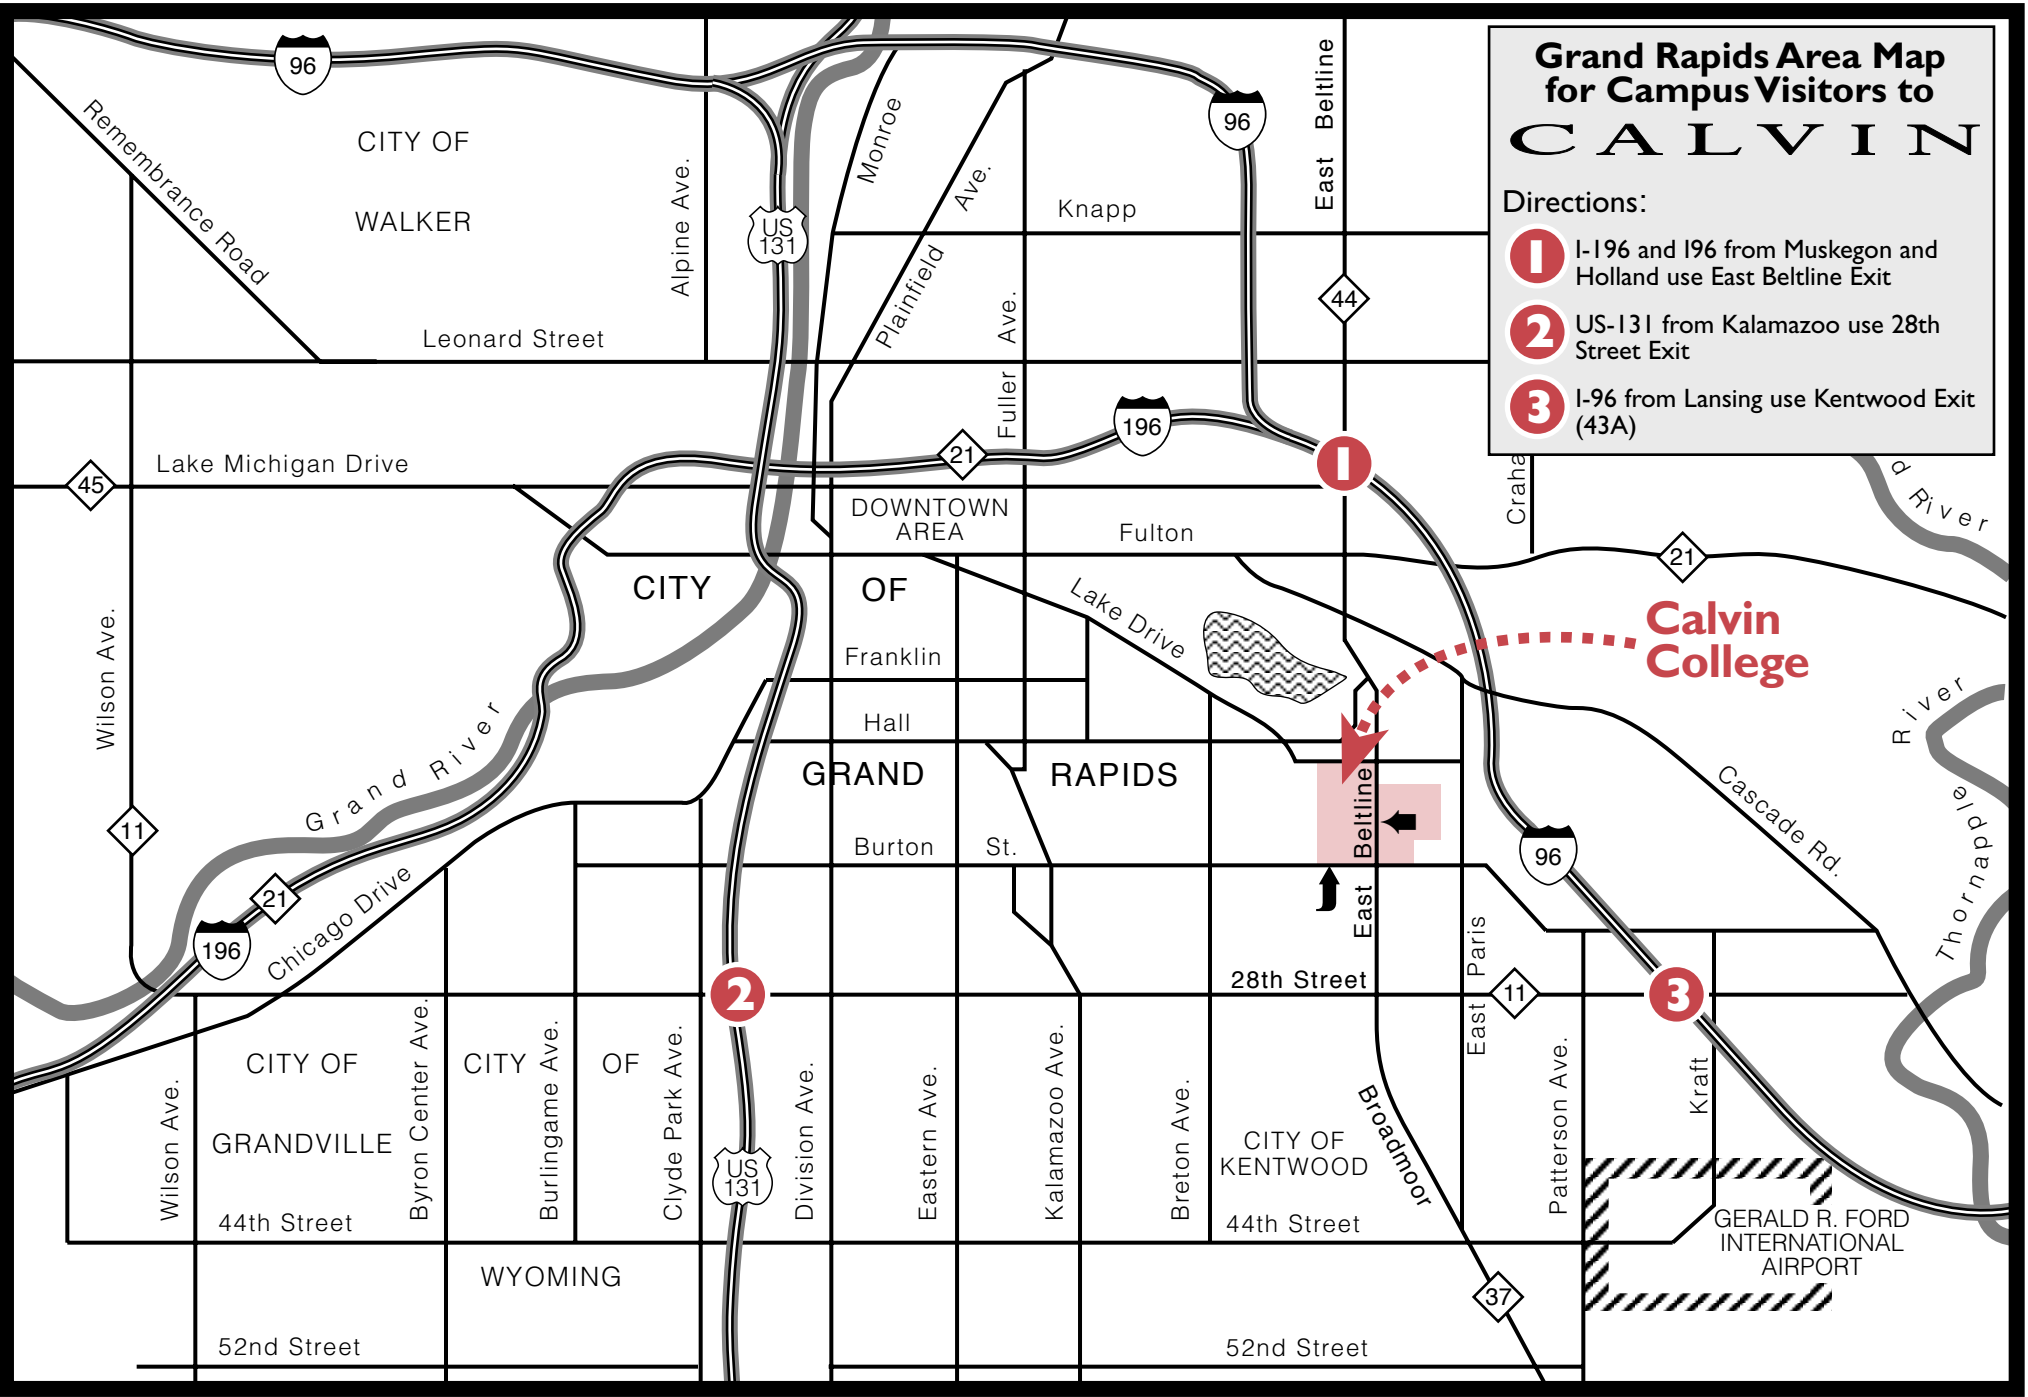

Grand Rapids Area Map for Campus Visitors to **CALVIN**

- Directions:
- 1** I-196 and I-96 from Muskegon and Holland use East Beltline Exit
 - 2** US-131 from Kalamazoo use 28th Street Exit
 - 3** I-96 from Lansing use Kentwood Exit (43A)

SCALE OF MILES