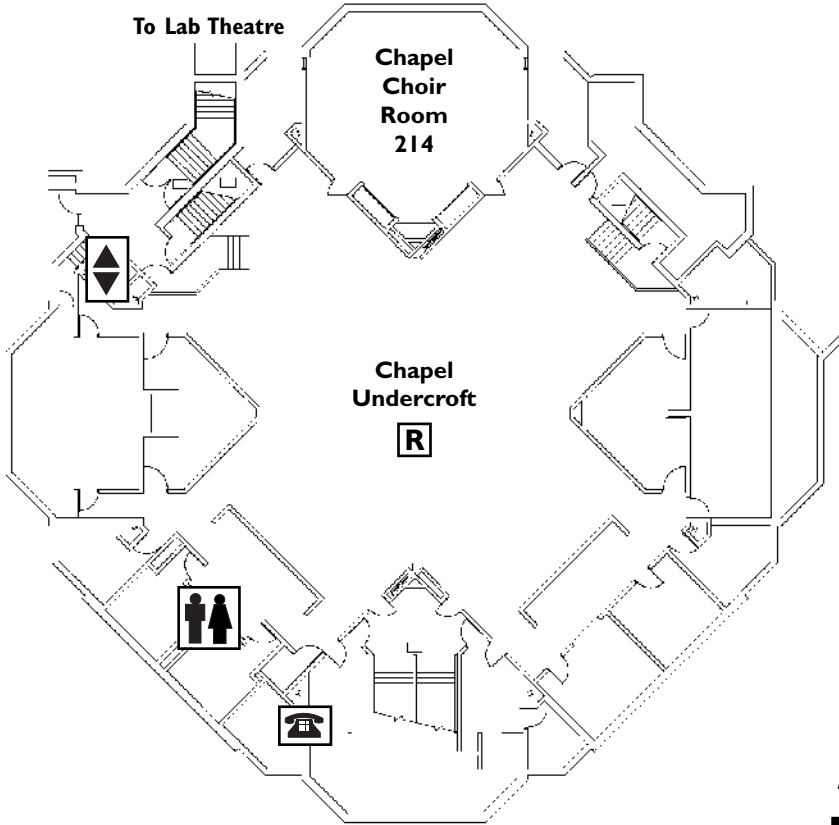

1 DEVOS COMMUNICATION CENTER

Lower Level

Level One

Level Two

2

PRINCE CONFERENCE CENTER (PCC)

Key for Building Maps

-  Shuttle Pick-up/Drop-off
-  Elevators
-  Restrooms
-  Telephones
-  Refreshments

For a detailed map showing all handicap accessibility, visit the Information Center

3

FINE ARTS CENTER (FAC)

Level One

Level Two

4

COLLEGE CHAPEL

Lower Level

Level Three

7 HIEMENGA HALL

Level Three

8 SPOELHOF CENTER

Level One

Level Two

Level Three

to Chapel and Hiemenga Hall