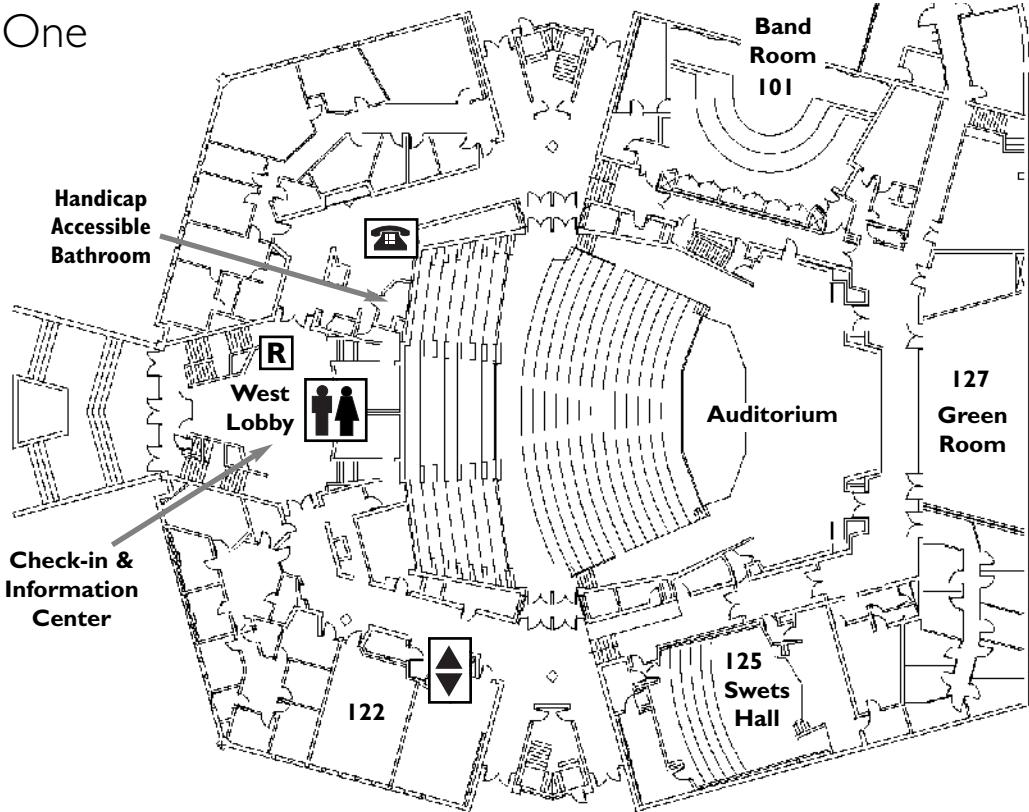

1 DEVOS COMMUNICATION CENTER

Lower Level

Level One

Level Two

2

PRINCE CONFERENCE CENTER (PCC)

Key for Building Maps

-  Shuttle Pick-up/Drop-off
-  Elevators
-  Restrooms
-  Telephones
-  Refreshments

For a detailed map showing all handicap accessibility, visit the Information Center

3

FINE ARTS CENTER (FAC)

Level One

Level Two

4

COLLEGE CHAPEL

Lower Level

Level Three

7 HIEMENGA HALL

Level Three

8 SPOELHOF CENTER

Level One

Level Two

Level Three

to Chapel and Hiemenga Hall

9 HEKMAN LIBRARY

Level Three

Level Four

10

CALVIN THEOLOGICAL SEMINARY