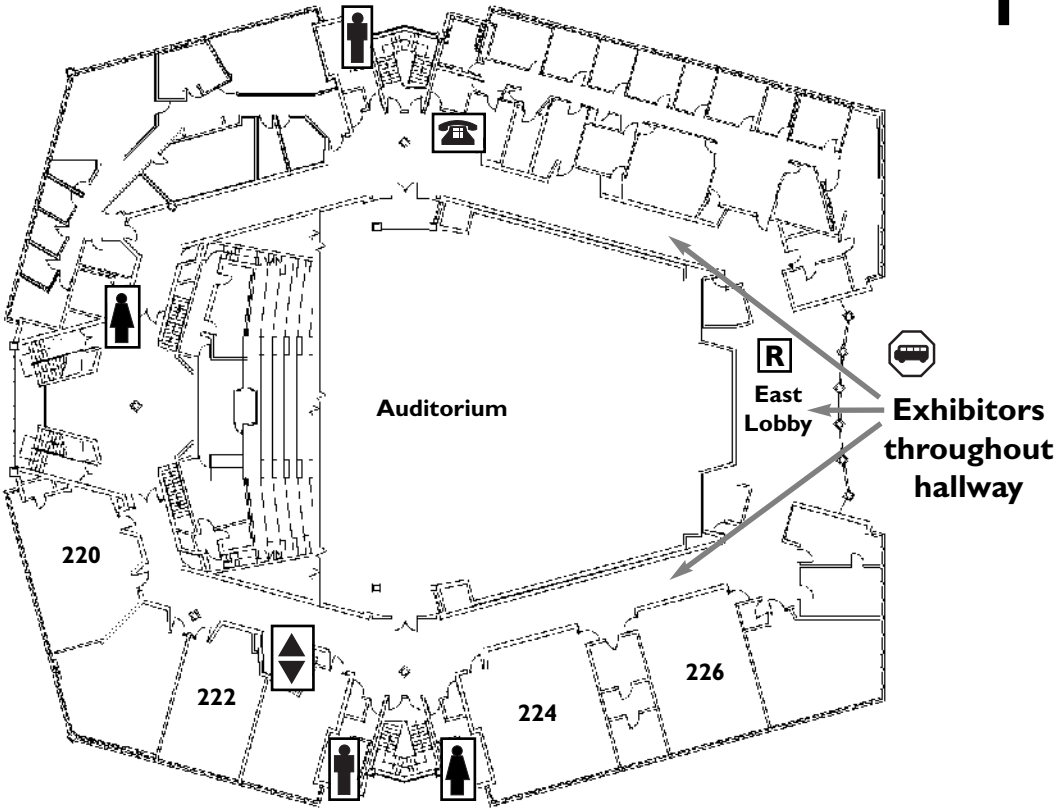

1 DEVOS COMMUNICATION CENTER

Lower Level

Level One

Level Two

2

PRINCE CONFERENCE CENTER (PCC)

Key for Building Maps

-  Shuttle Pick-up/Drop-off
-  Elevators
-  Restrooms
-  Telephones
-  Refreshments

For a detailed map showing all handicap accessibility, visit the Information Center

3

FINE ARTS CENTER (FAC)

Level One

Level Two

4

COLLEGE CHAPEL

Lower Level

Level Two

5 COMMONS ANNEX

Lower Level

Level One

Level Two

6 COMMONS

Level One

Level Two

Level Three

7 HIEMENGA HALL

Level Three

8 SPOELHOF CENTER

Level One

Level Two

Level Three

to Chapel and Hiemenga Hall