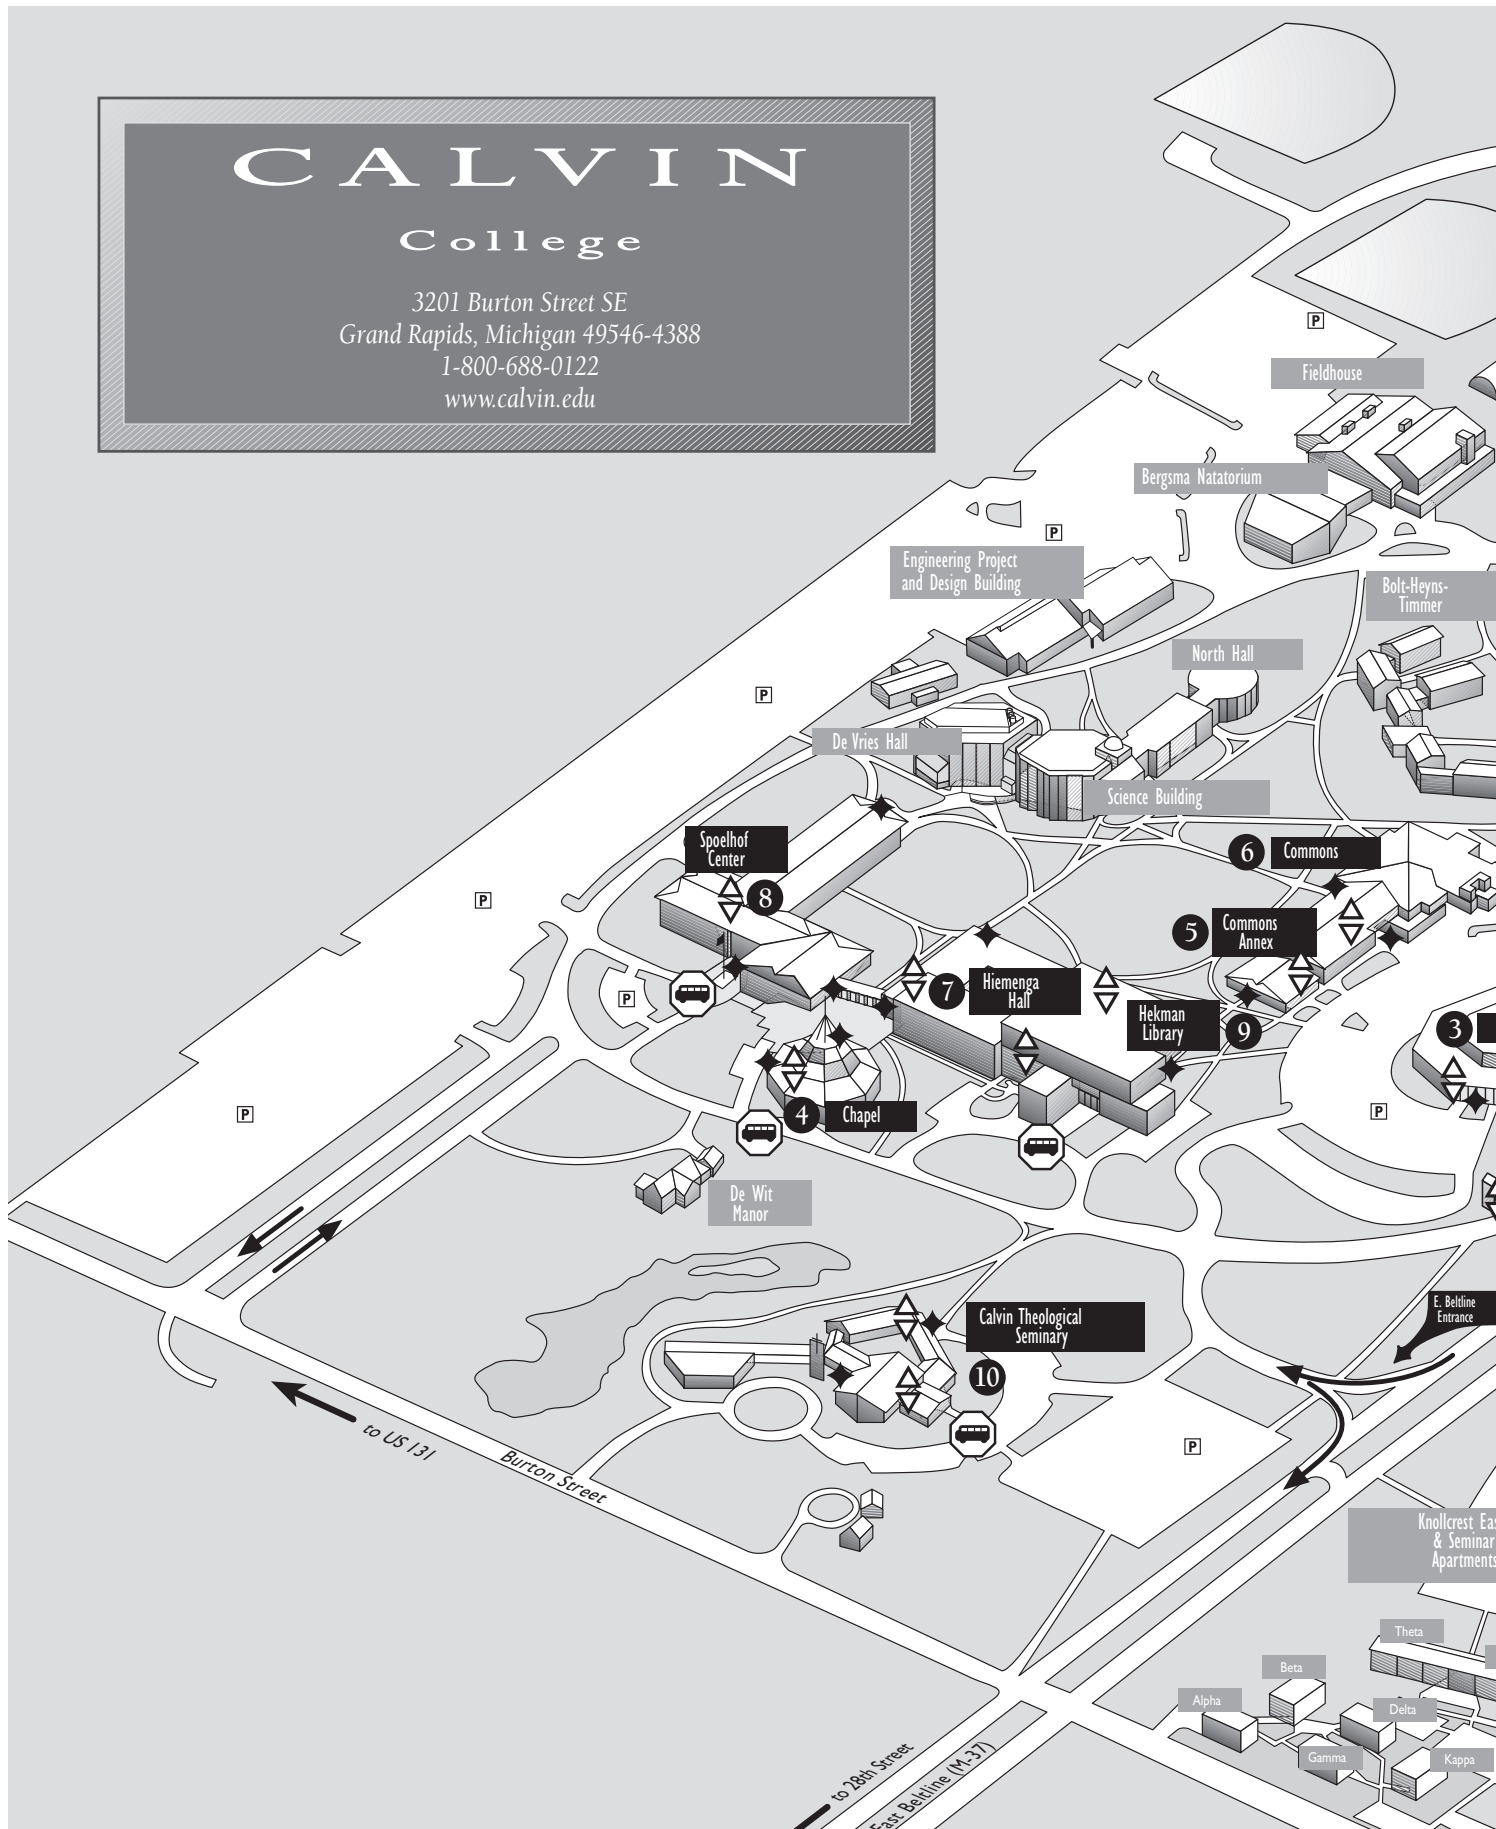

CALVIN

College

3201 Burton Street SE
Grand Rapids, Michigan 49546-4388
1-800-688-0122
www.calvin.edu