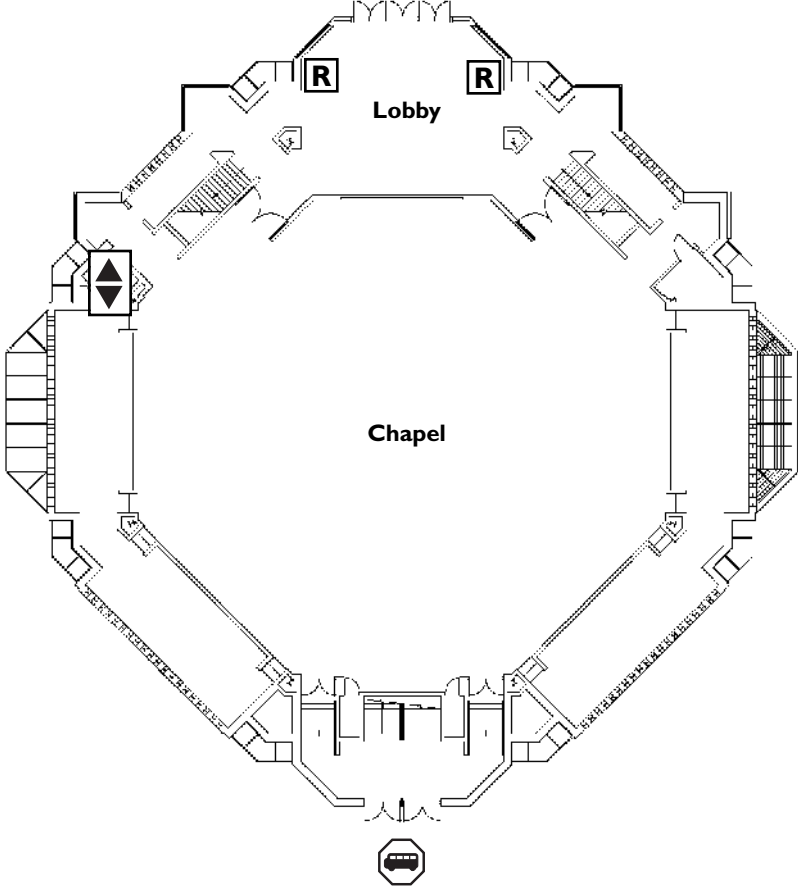

4

COLLEGE CHAPEL

Lower Level

Level Two