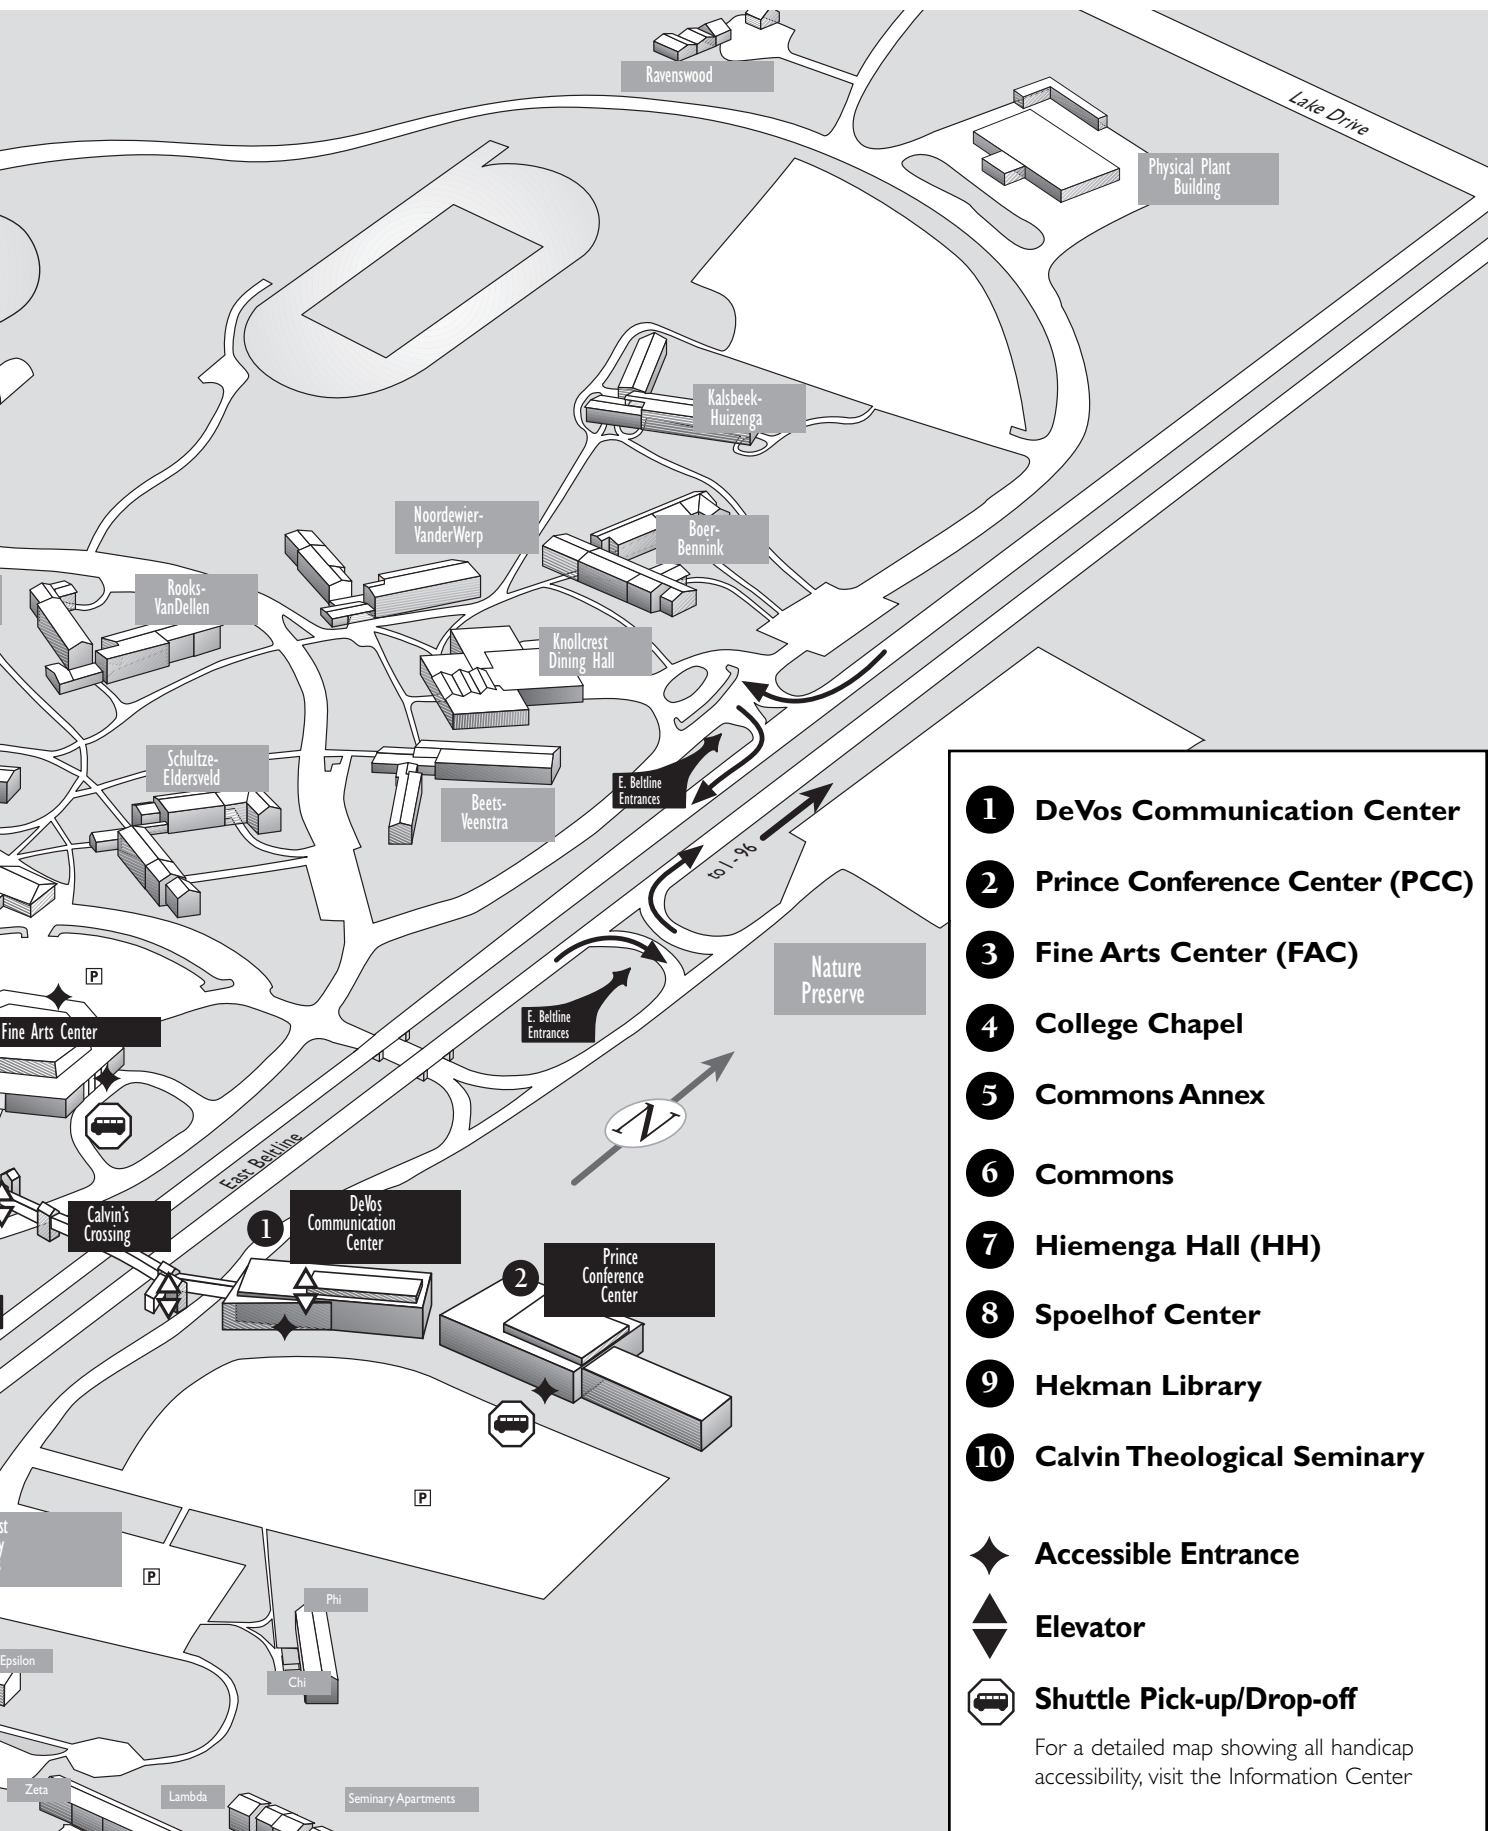

1. **1 DeVos Communication Center**
   - **2 Prince Conference Center (PCC)**
   - **3 Fine Arts Center (FAC)**
   - **4 College Chapel**
   - **5 Commons Annex**
   - **6 Commons**
   - **7 Hiemenga Hall (HH)**
   - **8 Spoelhof Center**
   - **9 Hekman Library**
   - **10 Calvin Theological Seminary**
3. **◆ Accessible Entrance**
   - **◆ Elevator**
   - **🚌 Shuttle Pick-up/Drop-off**
4. For a detailed map showing all handicap accessibility, visit the Information Center