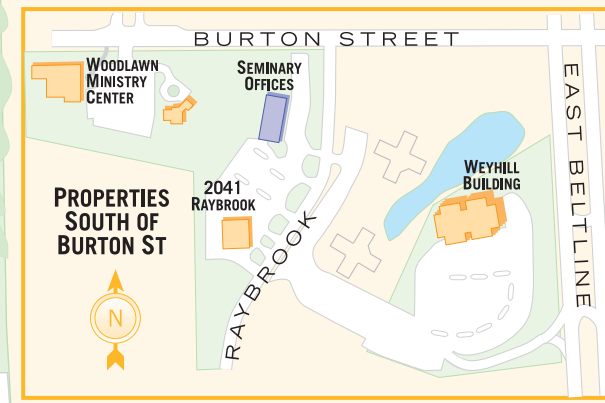

5k Calvin Spring Classic

Pre-race registration and post-race awards are located in the Huizenga Tennis and Track Center (use the main Spoelhof Fieldhouse Center entrance across from Timmer Hall).

- Campus Buildings**
 - Bunker Interpretive Center • F8
 - Calvin's Crossing • H6/7
 - College Chapel • H4
 - Commons • F/G5
 - Commons Annex • G5
 - DeVos Communication Center • G/H7
 - DeVries Hall of Science • G3
 - DeWit Manor • I4
 - Engineering Building • F3
 - Fine Arts Center • G6
 - Hekman Library • H5
 - Hiemenga Hall • H4
 - Knollcrest Dining Hall • E6
 - Mail and Print Services Building • A5
 - North Hall • F4
 - Physical Plant • A5
 - Prince Conference Center • G8
 - Prince Lodging • G8/9
 - Ravenswood Guest House • A/B4
 - Science Building • G4
 - Spoelhof Fieldhouse Complex • D/E3/4
 - Spoelhof Center • G/H4
 - Woodlawn Ministry Center • J3
 - Youngsma Center • D7
- Residence Halls**
 - Bolt / Heyns / Timmer • F4
 - Rooks / Van Dellen • E4/5
 - Noordewier / Vanderwerp • E5
 - Kalsbeek / Huizenga / van Reken • C5
 - Boer / Bennink • D5/6
 - Beets / Veenstra • E6
 - Schultze / Eldersveld • F5
- Knollcrest East Apartments**
 - Alpha • J7
 - Beta • J7
 - Phi/Chi • I9
 - Delta • J8
 - Theta/Epsilon • I8
 - Gamma • J8
 - Kappa • J8
 - Zeta/Lambda • J9
 - Tau • J10
 - Rho • J10
- Calvin Theological Seminary**
 - Seminary • I5/6
 - Seminary Housing • I/9

- Calvin off-campus facilities:**
- **Glen Oaks East Apartments**
2353 Oak Forest Lane SE
 - **Ladies Literary Club**
61 Sheldon SE
 - **South Division Art Gallery & Studios**
106 S. Division Ave.