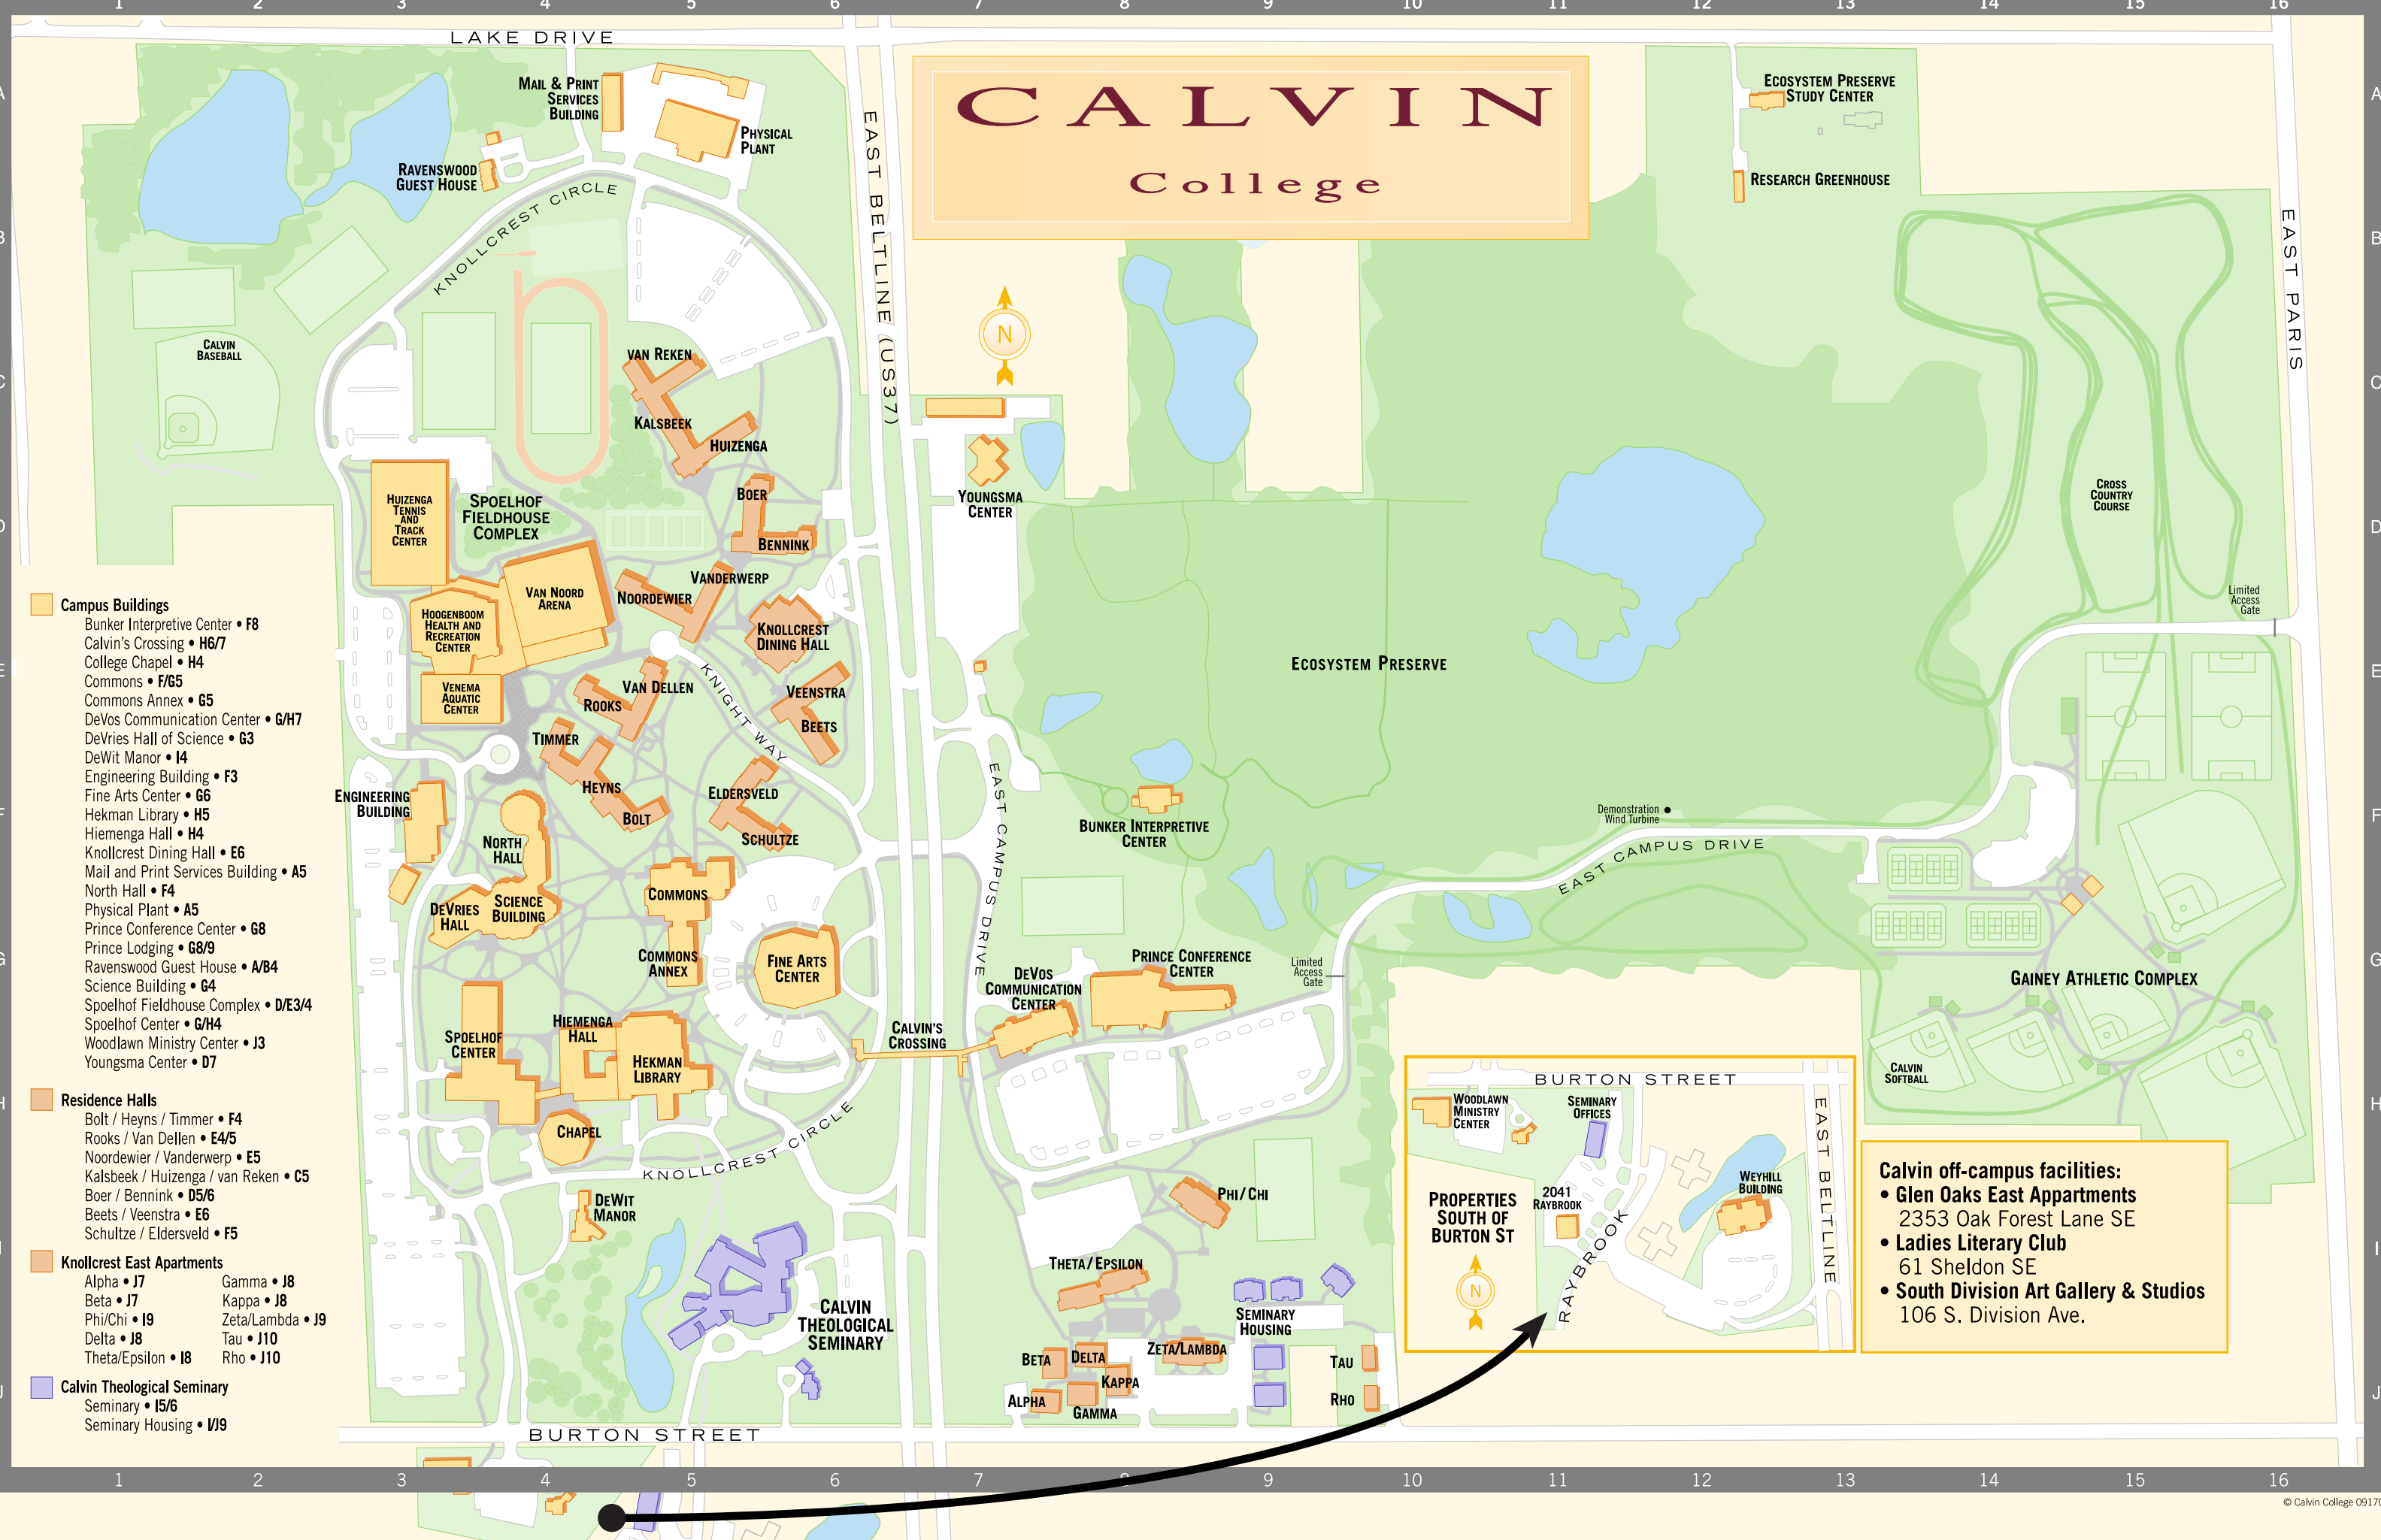

CALVIN

College

- **Campus Buildings**
 - Bunker Interpretive Center • F8
 - Calvin's Crossing • H6/7
 - College Chapel • H4
 - Commons • F/G5
 - Commons Annex • G5
 - DeVos Communication Center • G/H7
 - DeVries Hall of Science • G3
 - DeWit Manor • I4
 - Engineering Building • F3
 - Fine Arts Center • G6
 - Hekman Library • H5
 - Hiemenga Hall • H4
 - Knollcrest Dining Hall • E6
 - Mail and Print Services Building • A5
 - North Hall • F4
 - Physical Plant • A5
 - Prince Conference Center • G8
 - Prince Lodging • G8/9
 - Ravenswood Guest House • A/B4
 - Science Building • G4
 - Spoelhof Fieldhouse Complex • D/E3/4
 - Spoelhof Center • G/H4
 - Woodlawn Ministry Center • J3
 - Youngsma Center • D7
- **Residence Halls**
 - Bolt / Heyns / Timmer • F4
 - Rooks / Van Dellen • E4/5
 - Noordewier / Vanderwerp • E5
 - Kalsbeek / Huizenga / van Reken • C5
 - Boer / Bennink • D5/6
 - Beets / Veenstra • E6
 - Schultze / Eldersveld • F5
- **Knollcrest East Apartments**
 - Alpha • J7
 - Beta • J7
 - Phi/Chi • I9
 - Delta • J8
 - Theta/Epsilon • I8
 - Gamma • J8
 - Kappa • J8
 - Zeta/Lambda • J9
 - Tau • J10
 - Rho • J10
- **Calvin Theological Seminary**
 - Seminary • I5/6
 - Seminary Housing • I/J9

- Calvin off-campus facilities:**
- **Glen Oaks East Apartments**
2353 Oak Forest Lane SE
 - **Ladies Literary Club**
61 Sheldon SE
 - **South Division Art Gallery & Studios**
106 S. Division Ave.