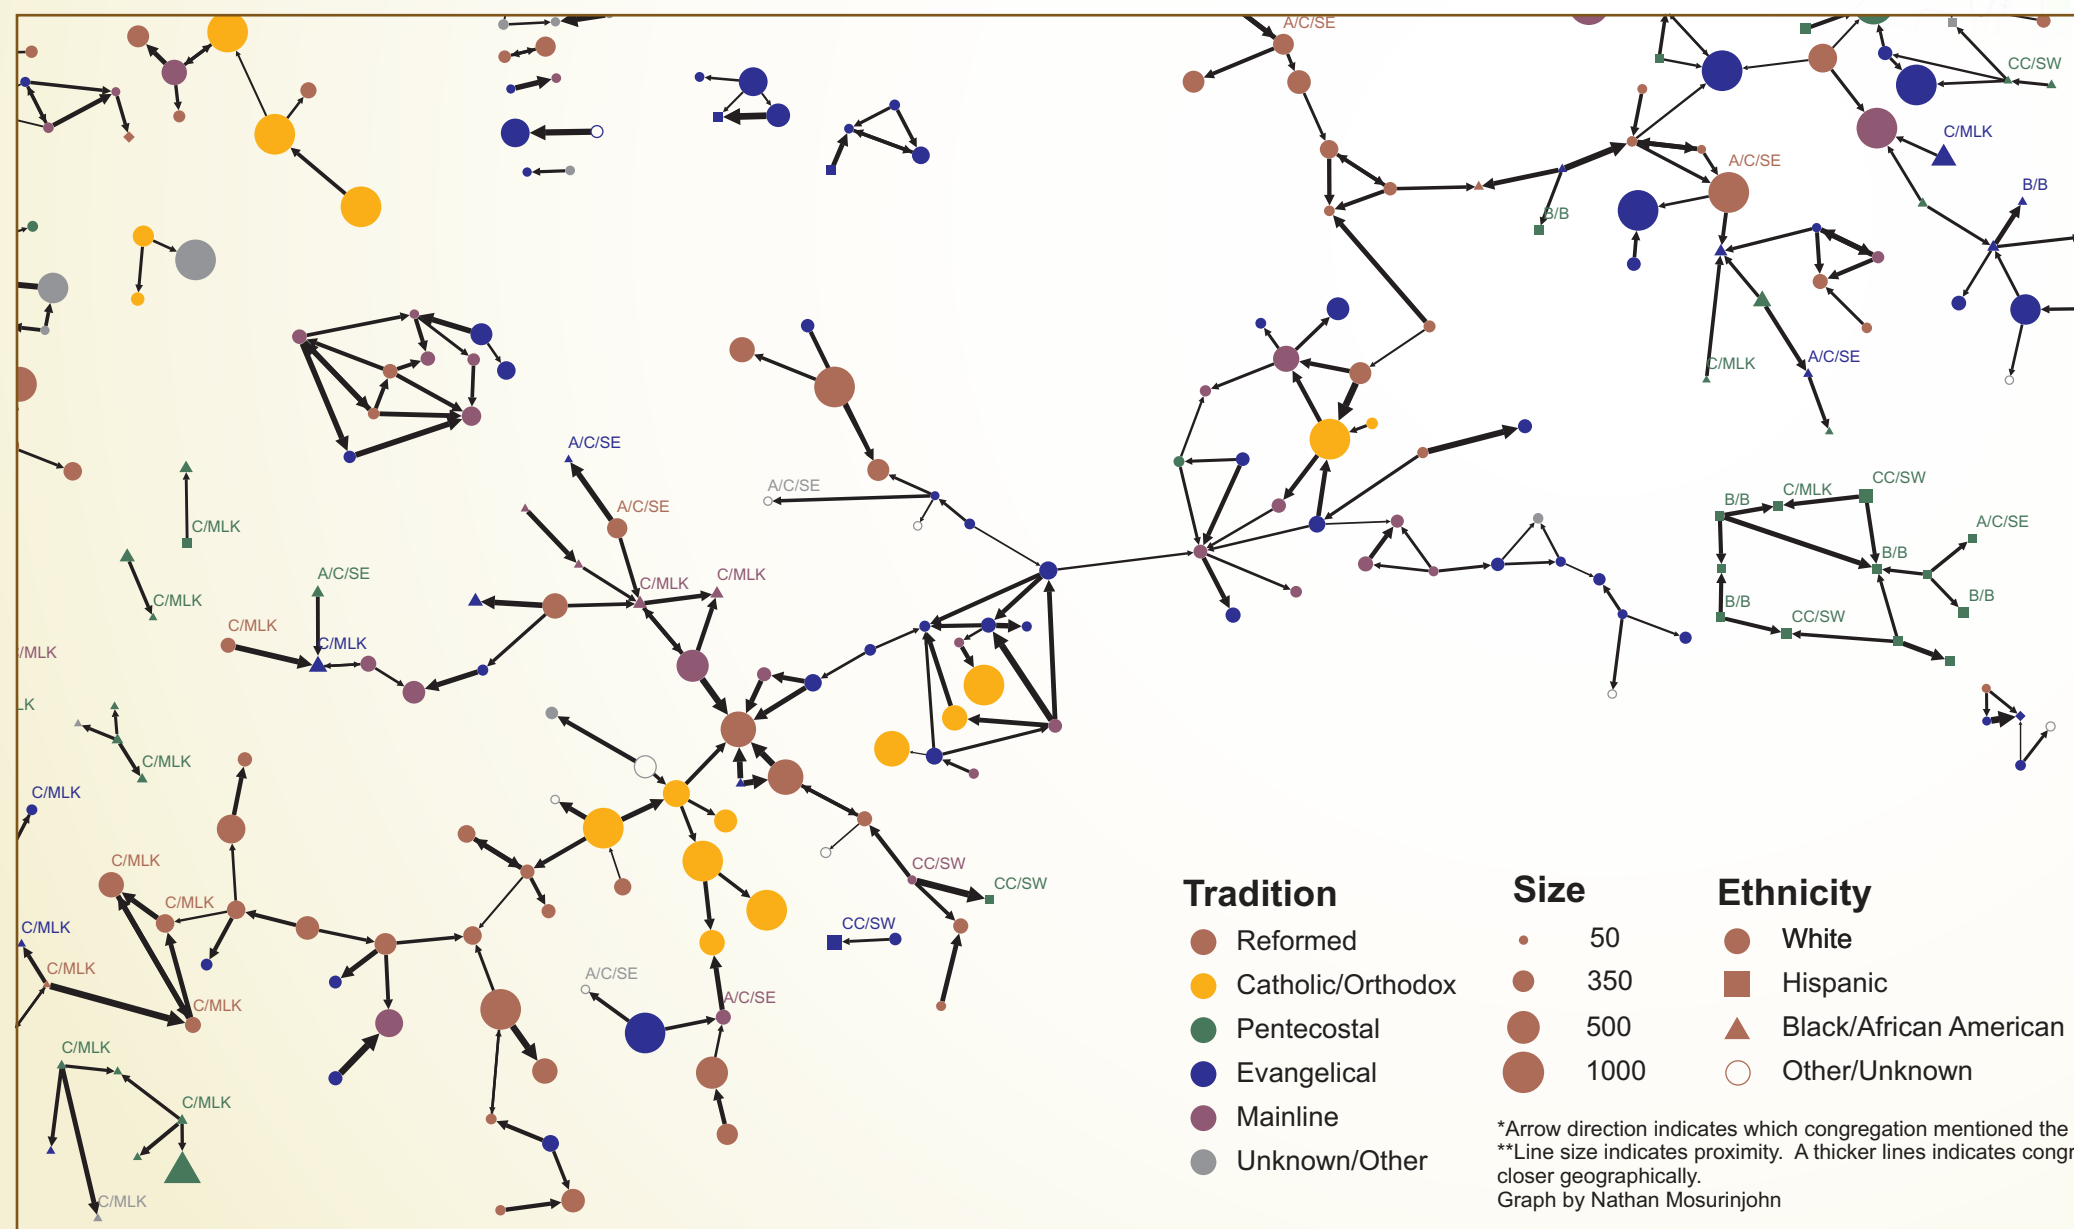

WHO & where IS MY NEIGHBOR?

Spatial and social relations among Kent County religious congregations

CSR staff will showcase emerging tools and methods for visual data analysis, using data from the Kent County Congregations Study

April 8, 2010 @ 3:30pm
Meeter Center Lecture Hall
Calvin College
 Refreshments will be served