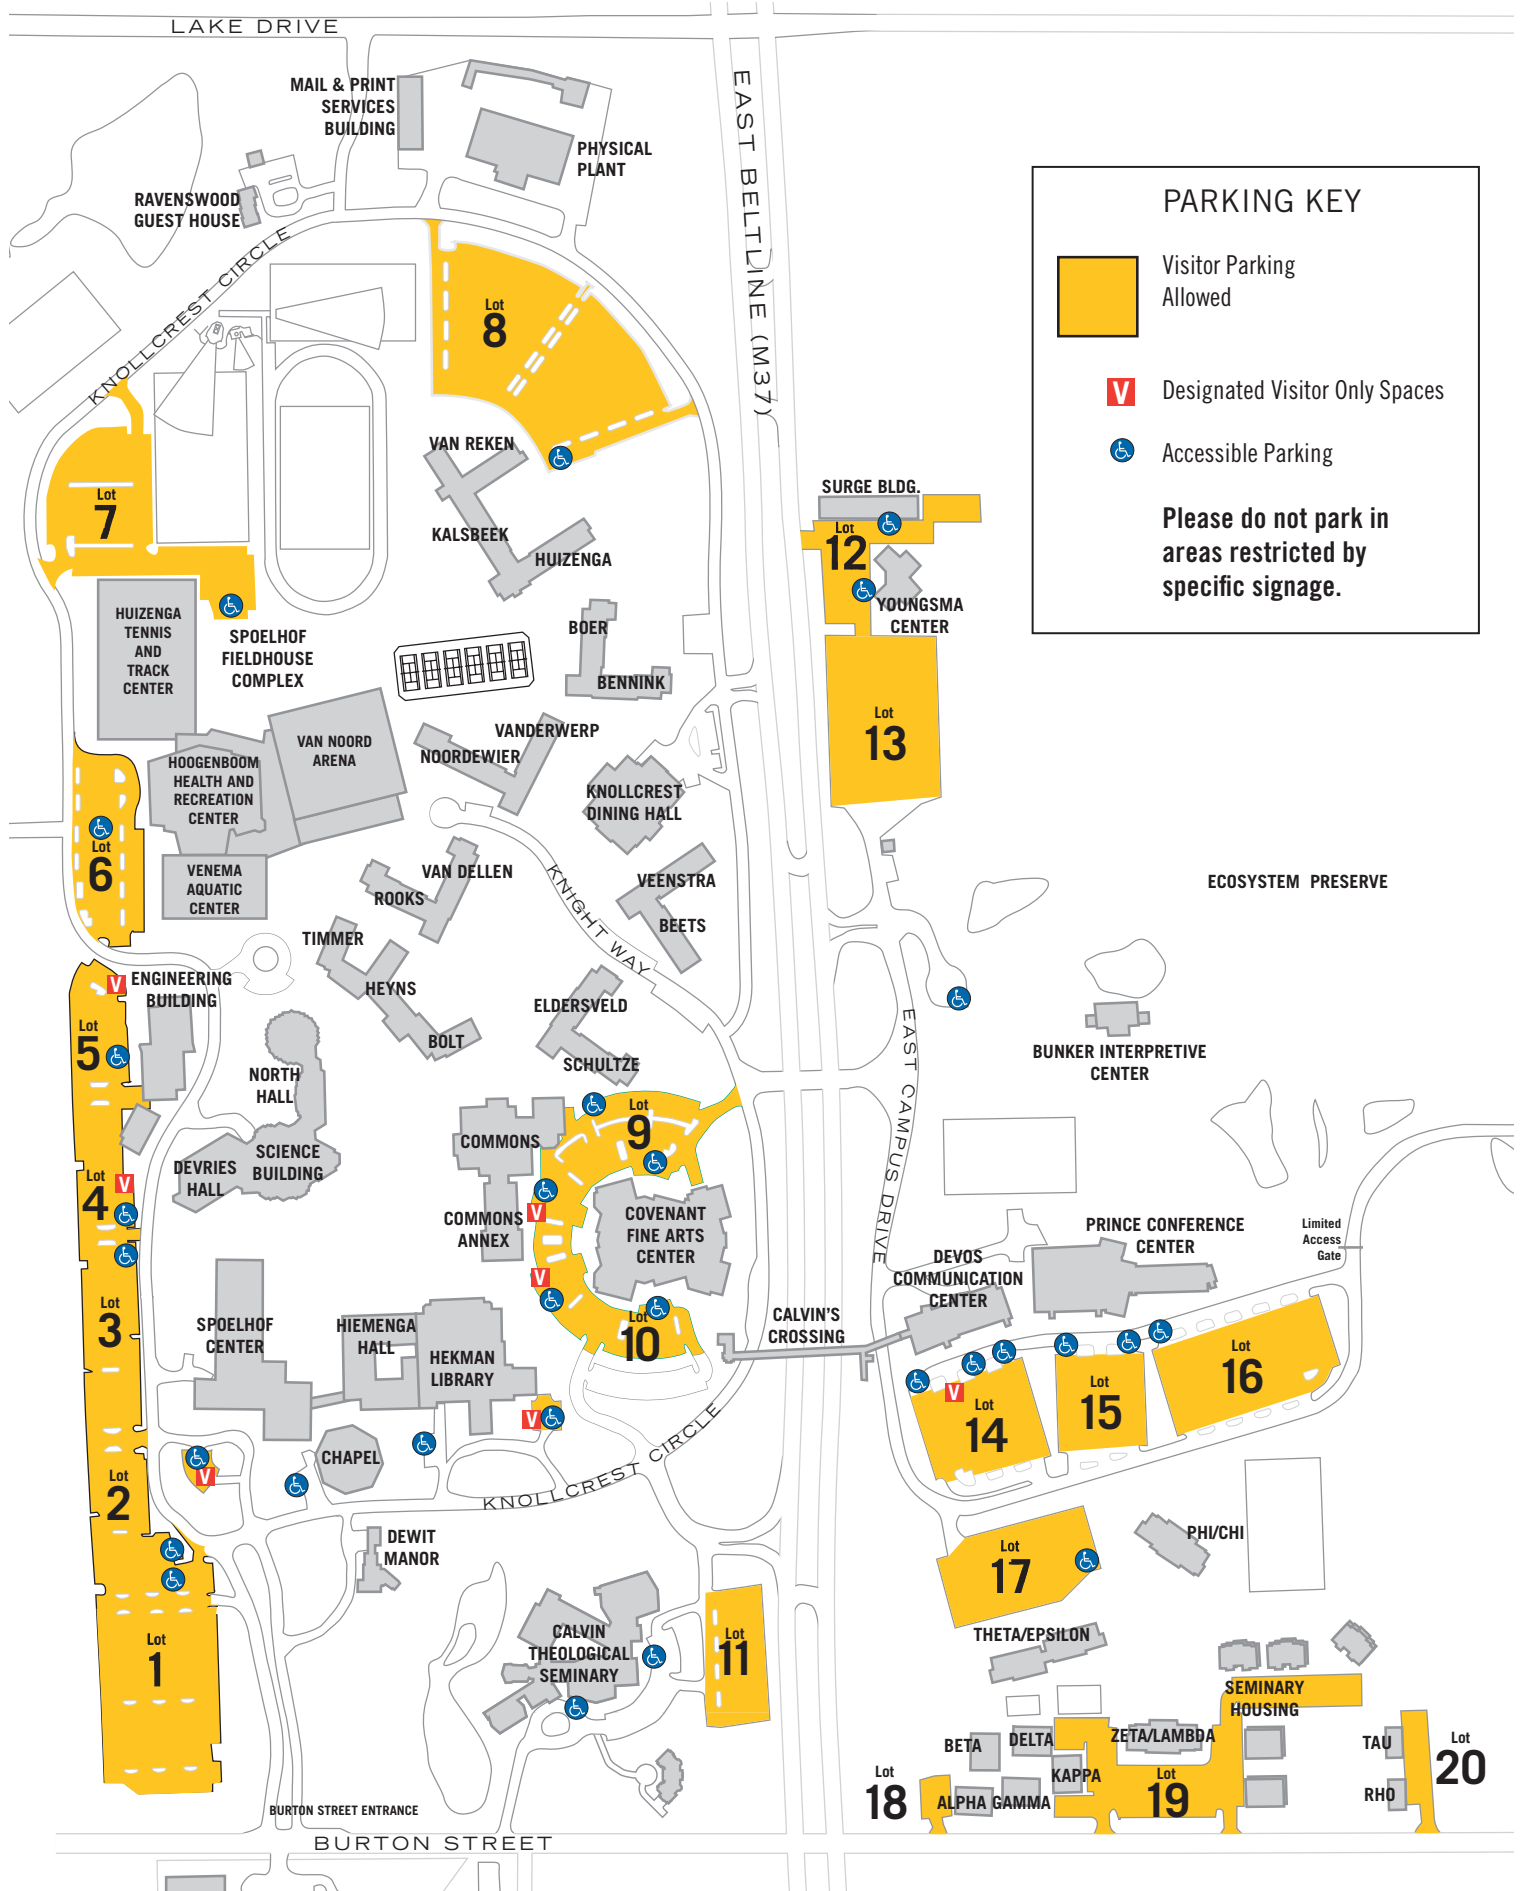

Calvin College Visitor Parking

PARKING KEY

- Visitor Parking Allowed
- V Designated Visitor Only Spaces
- ♿ Accessible Parking

Please do not park in areas restricted by specific signage.