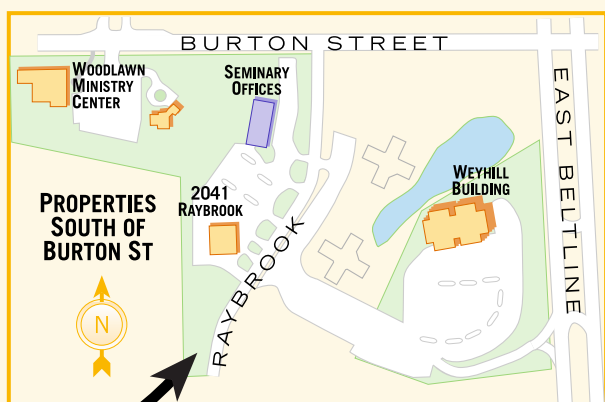

# CALVIN College

3201 Burton Street, SE, Grand Rapids, Michigan 49546  
www.calvin.edu

- **Campus Buildings**
  - Bunker Interpretive Center • F8
  - Calvin's Crossing • H6/7
  - College Chapel • H4
  - Commons • F/G5
  - Commons Annex • G5
  - DeVos Communication Center • G/H7
  - DeVries Hall of Science • G3
  - DeWit Manor • I4
  - Engineering Building • F3
  - Fine Arts Center • G6
  - Hekman Library • H5
  - Hiemenga Hall • H4
  - Knollcrest Dining Hall • E6
  - Mail and Print Services Building • A5
  - North Hall • F4
  - Physical Plant • A5
  - Prince Conference Center • G8
  - Prince Lodging • G8/9
  - Ravenswood Guest House • A/B4
  - Science Building • G4
  - Spoelhof Fieldhouse Complex • D/E3/4
  - Spoelhof Center • G/H4
  - Woodlawn Ministry Center • J3
  - Youngsma Center • D7
- **Residence Halls**
  - Bolt / Heyns / Timmer • F4
  - Rooks / Van Dellen • E4/5
  - Noordewier / Vanderwerp • E5
  - Kalsbeek / Huizenga / van Reken • C5
  - Boer / Bennink • D5/6
  - Beets / Veenstra • E6
  - Schultze / Eldersveld • F5
- **Knollcrest East Apartments**
  - Alpha • J7
  - Beta • J7
  - Phi/Chi • I9
  - Delta • J8
  - Theta/Epsilon • I8
  - Gamma • J8
  - Kappa • J8
  - Zeta/Lambda • J9
  - Tau • J10
  - Rho • J10
- **Calvin Theological Seminary**
  - Seminary • I5/6
  - Seminary Housing • I/J9

- Calvin off-campus facilities:**
- **Glen Oaks East Apartments**  
2353 Oak Forest Lane SE
  - **Ladies Literary Club**  
61 Sheldon SE
  - **South Division Art Gallery & Studios**  
106 S. Division Ave.