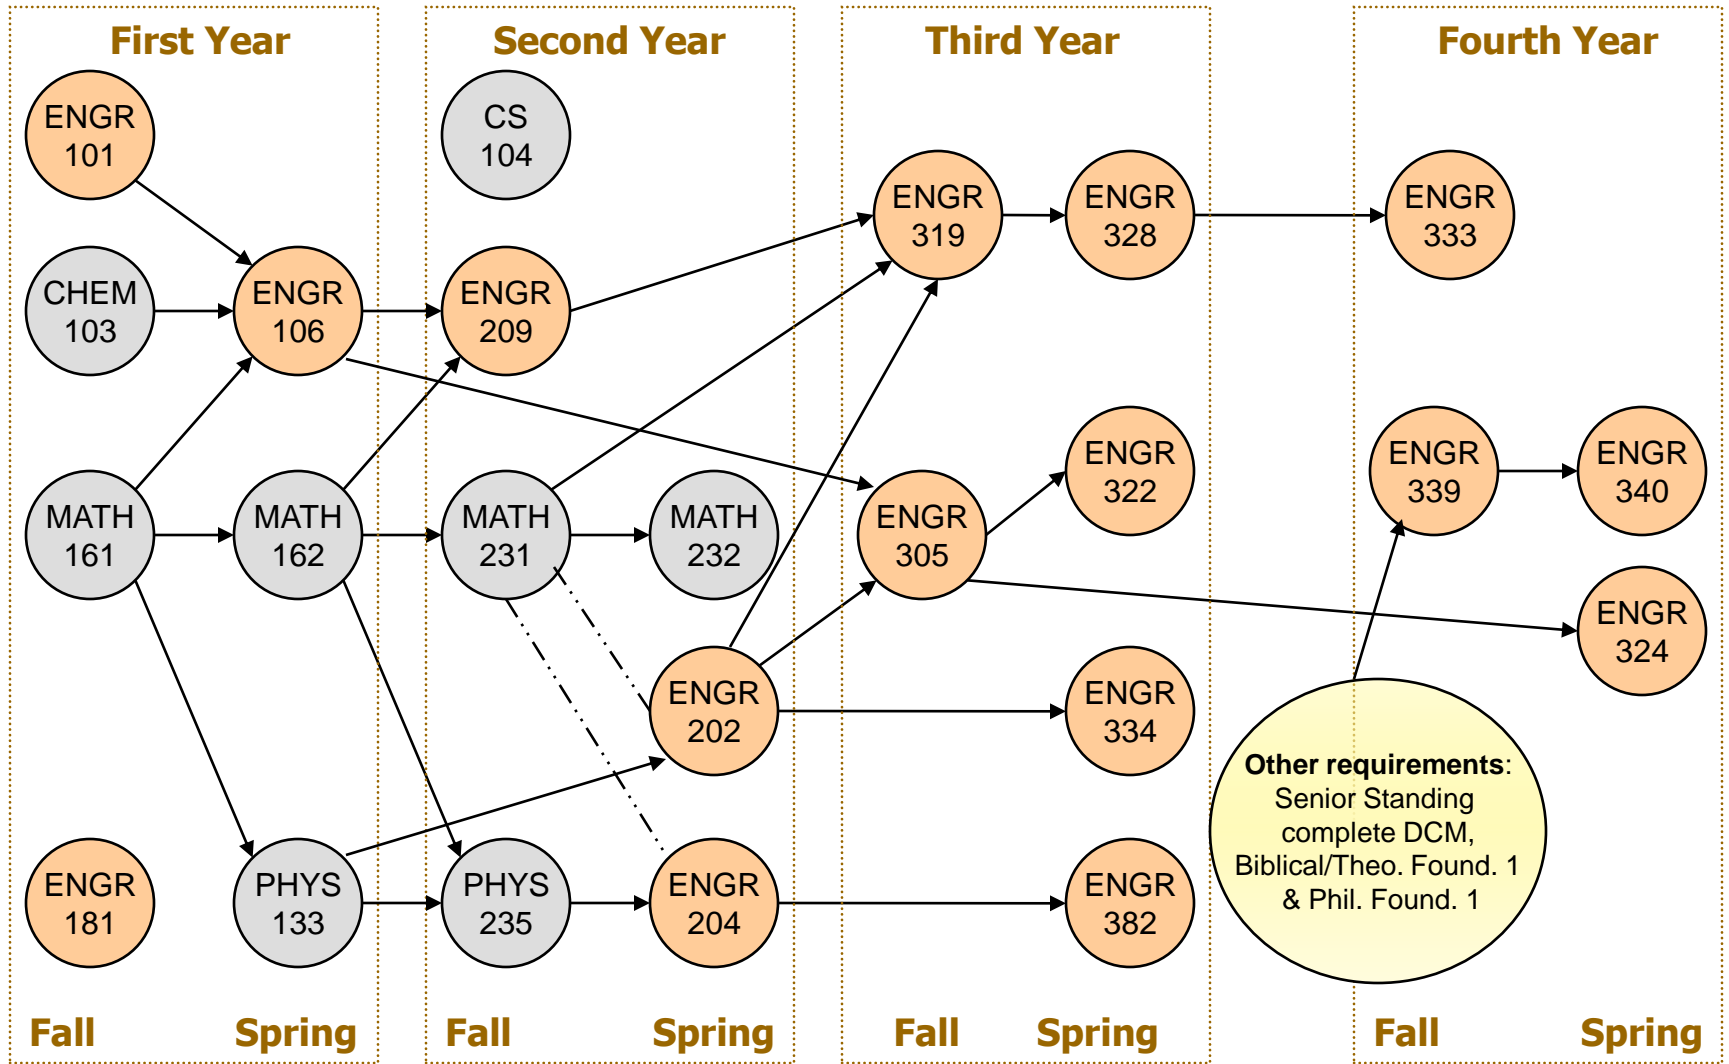

This document is meant to be a visual aid only. If there are inconsistencies with the college catalog, the catalog guidelines must be followed.

Calvin Engineering—BSE Mechanical Concentration Basic Science/Engineering Course Requirements

→ Prerequisite
- - - - - Co-requisite