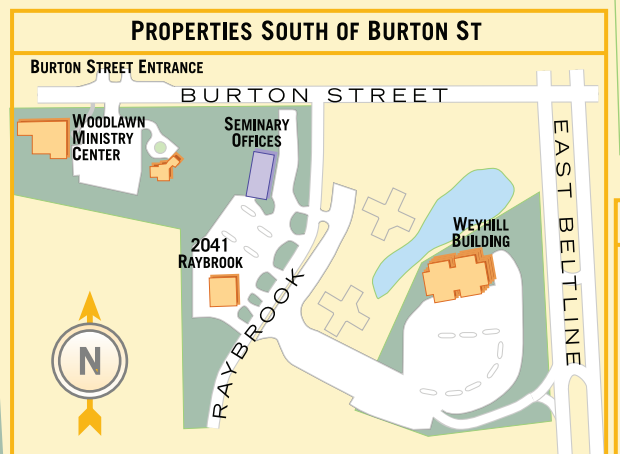

# CALVIN College

3201 Burton Street, SE, Grand Rapids, Michigan 49546  
www.calvin.edu

- Campus Buildings**
  - Bunker Interpretive Center • F8
  - Calvin's Crossing • H6/7
  - College Chapel • H4
  - Commons • F/G5
  - Commons Annex • G5
  - Covenant Fine Arts Center • G6
  - DeVos Communication Center • G/H7
  - DeVries Hall of Science • G3
  - DeWit Manor • I4
  - Engineering Building • F3
  - Hekman Library • H5
  - Hiemenga Hall • H4
  - Knollcrest Dining Hall • E6
  - Mail and Print Services Building • A5
  - North Hall • F4
  - Physical Plant • A5
  - Prince Conference Center • G8
  - Prince Lodging • G8/9
  - Ravenswood Guest House • A/B4
  - Science Building • G4
  - Spoelhof Fieldhouse Complex • D/E3/4
  - Spoelhof Center • G/H4
  - Woodlawn Ministry Center • J3
  - Youngsma Center • D7
- Residence Halls**
  - Bolt / Heyns / Timmer • F4
  - Rooks / Van Dellen • E4/5
  - Noordewier / Vanderwerp • E5
  - Kalsbeek / Huizenga / van Reken • C5
  - Boer / Bennink • D5/6
  - Beets / Veenstra • E6
  - Schultze / Eldersveld • F5
- Knollcrest East Apartments**
  - Alpha • J7
  - Beta • J7
  - Phi/Chi • I9
  - Delta • J8
  - Theta/Epsilon • I8
  - Gamma • J8
  - Kappa • J8
  - Zeta/Lambda • J9
  - Tau • J10
  - Rho • J10
- Calvin Theological Seminary**
  - Seminary • I5/6
  - Seminary Housing • I/J9

**Workshop Parking**

Prince Center  
Parking

- OFF-CAMPUS FACILITIES**
- **Glen Oaks East Apartments**  
2353 Oak Forest Lane SE
  - **Ladies Literary Club**  
61 Sheldon SE
  - **(106) Gallery & Studios**  
106 S. Division Ave.