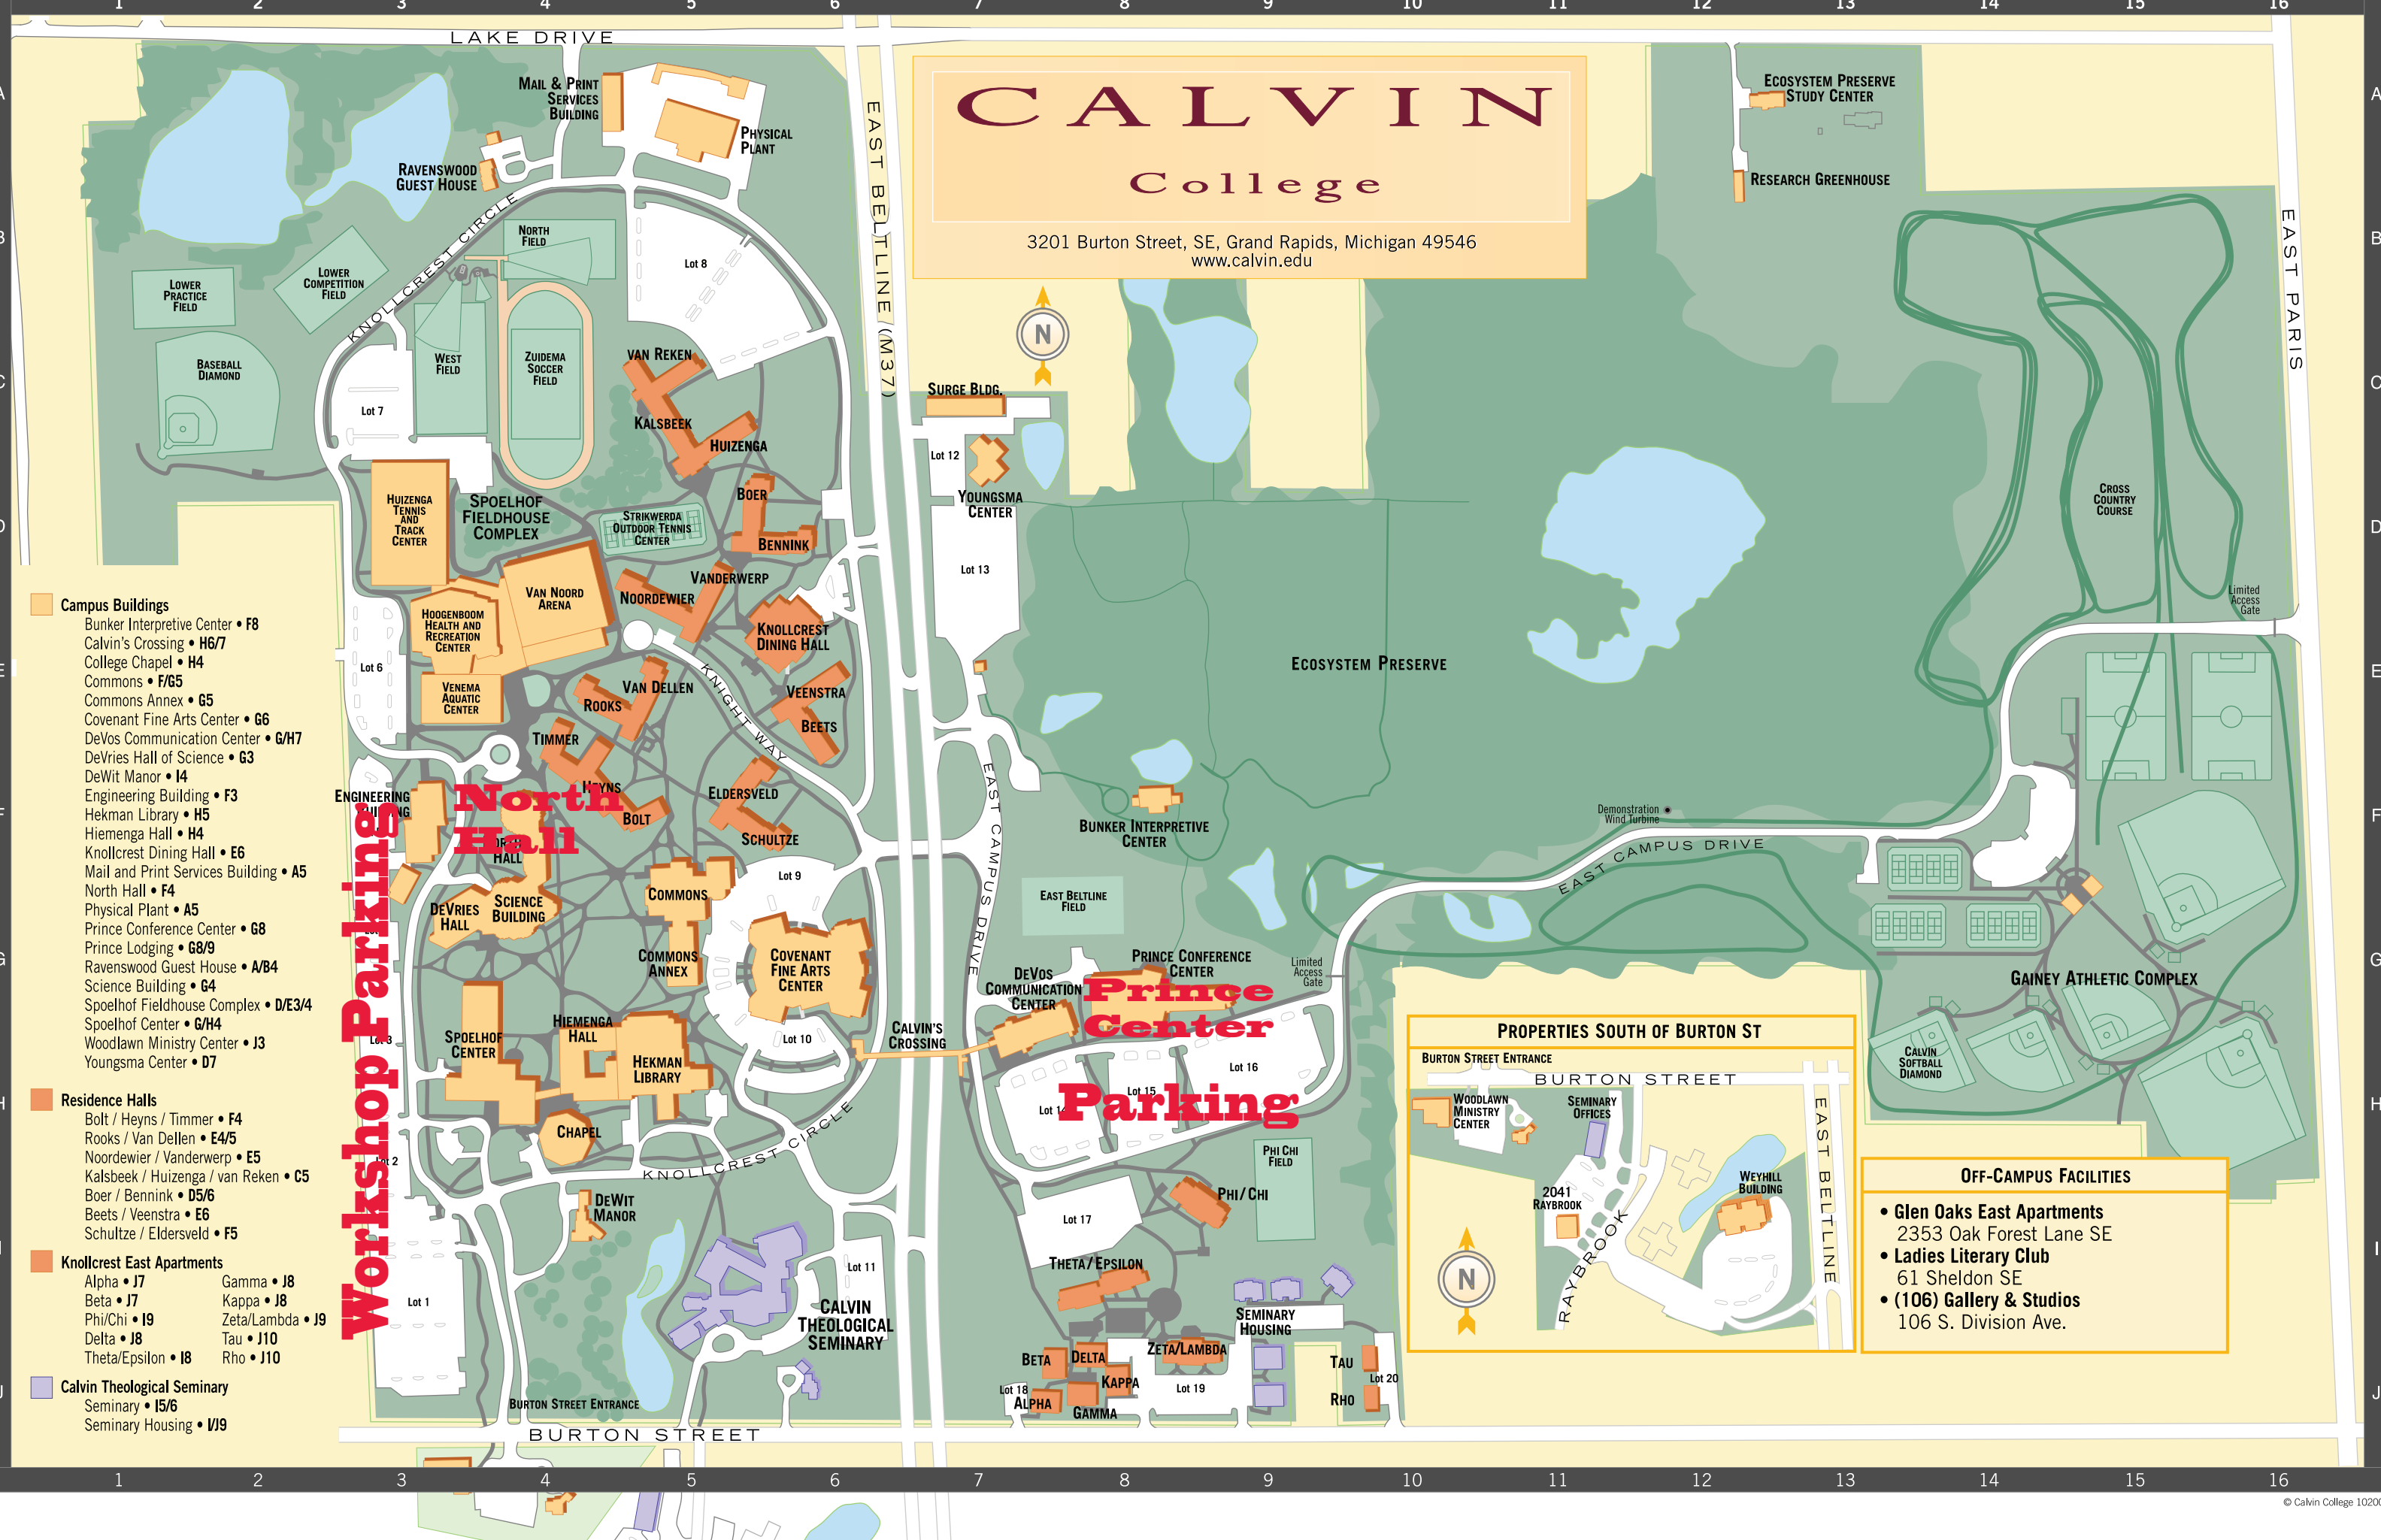

# CALVIN College

3201 Burton Street, SE, Grand Rapids, Michigan 49546  
www.calvin.edu

- Campus Buildings**
  - Bunker Interpretive Center • F8
  - Calvin's Crossing • H6/7
  - College Chapel • H4
  - Commons • F/G5
  - Commons Annex • G5
  - Covenant Fine Arts Center • G6
  - DeVos Communication Center • G/H7
  - DeVries Hall of Science • G3
  - DeWit Manor • I4
  - Engineering Building • F3
  - Hekman Library • H5
  - Hiemenga Hall • H4
  - Knollcrest Dining Hall • E6
  - Mail and Print Services Building • A5
  - North Hall • F4
  - Physical Plant • A5
  - Prince Conference Center • G8
  - Prince Lodging • G8/9
  - Ravenswood Guest House • A/B4
  - Science Building • G4
  - Spoelhof Fieldhouse Complex • D/E3/4
  - Spoelhof Center • G/H4
  - Woodlawn Ministry Center • J3
  - Youngsma Center • D7
- Residence Halls**
  - Bolt / Heyns / Timmer • F4
  - Rooks / Van Dellen • E4/5
  - Noordewier / Vanderwerp • E5
  - Kalsbeek / Huizenga / van Reken • C5
  - Boer / Bennink • D5/6
  - Beets / Veenstra • E6
  - Schultze / Eldersveld • F5
- Knollcrest East Apartments**
  - Alpha • J7
  - Beta • J7
  - Phi/Chi • I9
  - Delta • J8
  - Theta/Epsilon • I8
  - Gamma • J8
  - Kappa • J8
  - Zeta/Lambda • J9
  - Tau • J10
  - Rho • J10
- Calvin Theological Seminary**
  - Seminary • I5/6
  - Seminary Housing • I/J9

**Workshop Parking**

Prince Center  
Parking

- OFF-CAMPUS FACILITIES**
- **Glen Oaks East Apartments**  
2353 Oak Forest Lane SE
  - **Ladies Literary Club**  
61 Sheldon SE
  - **(106) Gallery & Studios**  
106 S. Division Ave.