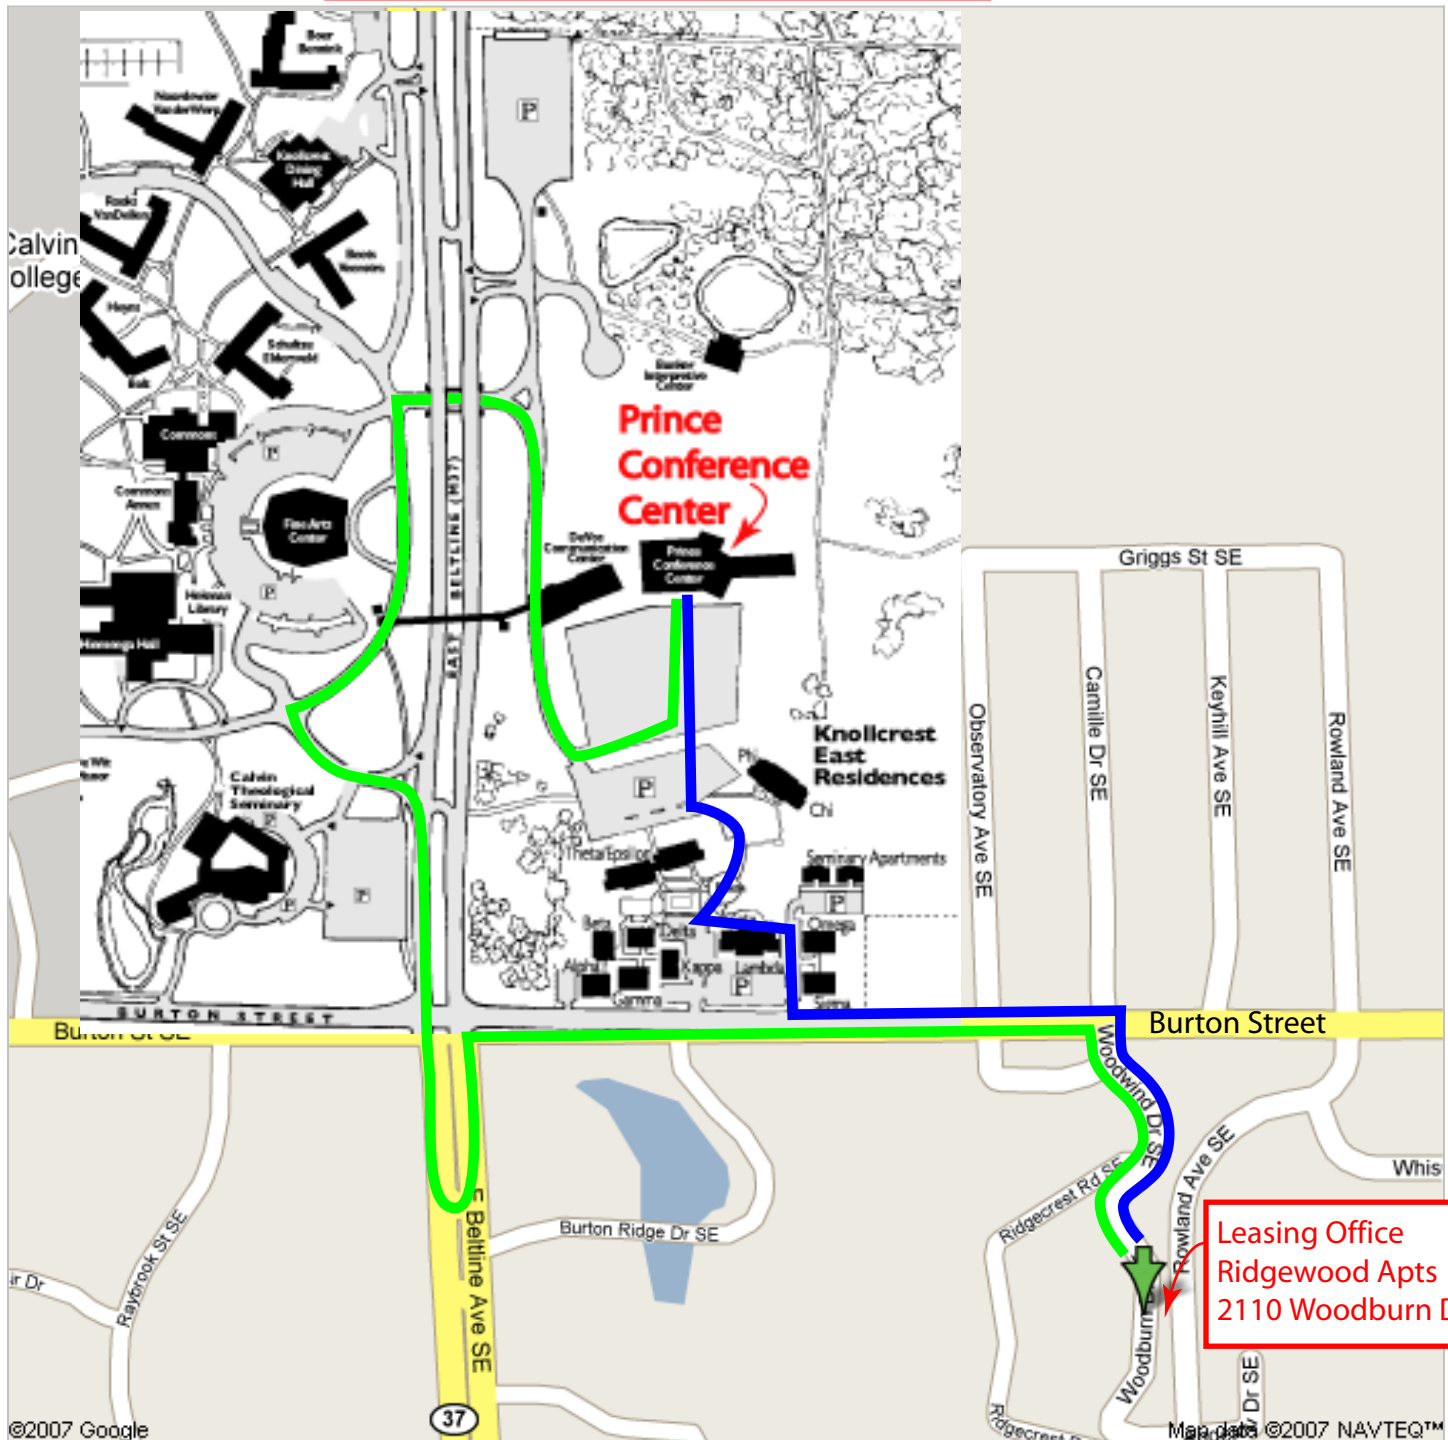

Wednesday Reception
 Address **2110 Woodburn Dr SE**
Grand Rapids, MI 49546
7:30 - 10:30 p.m.

— = walking route from Prince Center to reception
— = driving route from Prince Center to reception